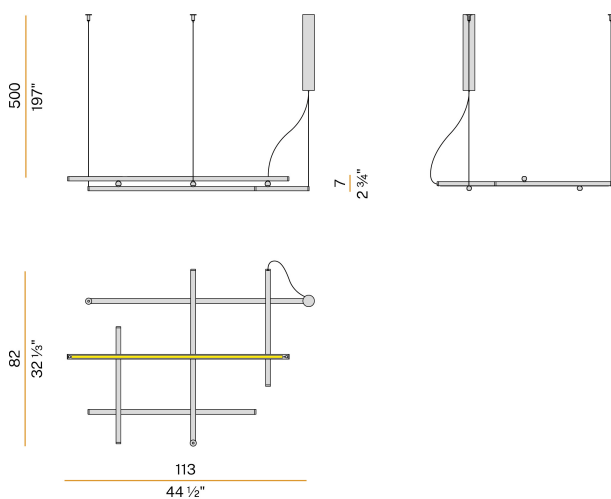

### Data sheet

CODE	L02919.115.0502
SYSTEM POWER CONSUMPTION	77W
EFFICACY	27.5lm/W
LIGHT SOURCE	LED
LIGHT SOURCE LIFETIME	L70 (B10) 60.000h
COLOUR TEMPERATURE	2700K Ra>90
LIGHT DISTRIBUTION	diffused
POWER SUPPLY	220-240V AC
FREQUENCY	50/60Hz
ELECTRICAL CONFIGURATION	dimmable (DALI/Push DIM)
DRIVER	integrated included
NOMINAL LUMINOUS FLUX	9072lm
LUMEN OUTPUT	2118lm
EFFICIENCY	23.3%
WEIGHT	2,80 Kg
PROTECTION DEGREE	IP20
COLOUR TOLLERANCES	SDCM 3
PACKING DIMENSIONS (CM)	87,0 x 118,0 x 14,0

### Technical drawing