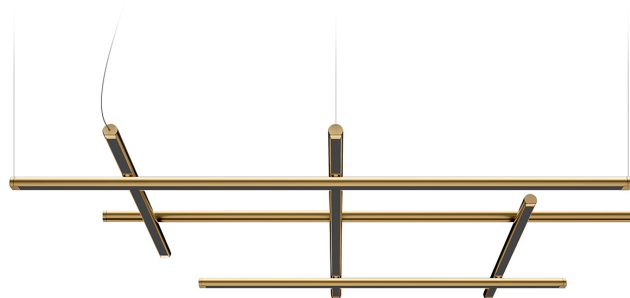

### Data sheet

CODE	L02919.115.0502
SYSTEM POWER CONSUMPTION	77W
EFFICACY	27.5lm/W
LIGHT SOURCE	LED
LIGHT SOURCE LIFETIME	L70 (B10) 60.000h
COLOUR TEMPERATURE	2700K Ra>90
LIGHT DISTRIBUTION	diffused
POWER SUPPLY	220-240V AC
FREQUENCY	50/60Hz
ELECTRICAL CONFIGURATION	dimmable (DALI/Push DIM)
DRIVER	integrated included
NOMINAL LUMINOUS FLUX	9072lm
LUMEN OUTPUT	2118lm
EFFICIENCY	23.3%
WEIGHT	2,80 Kg
PROTECTION DEGREE	IP20
COLOUR TOLLERANCES	SDCM 3
PACKING DIMENSIONS (CM)	87,0 x 118,0 x 14,0

Suspension lighting fixture for interiors, with direct and indirect light emission. Extruded aluminium structure in white, mat black, bronze, mat brass or titanium polyacrylic paint.

Joints in turned brass and die-cast aluminium in polyacrylic paint.

Die-cast aluminium end caps in polyacrylic paint.

Extruded polycarbonate diffusers with black finish.

Reversible suspension kit with griplocks and 5m (196,9") long steel cables.

5m (196,9") long power cable in transparent PVC.

Canopy for power supply with 3 outputs, with pickled sheet metal ceiling bracket and extruded aluminium covering in white, mat black, bronze, mat brass or titanium polyacrylic paint.